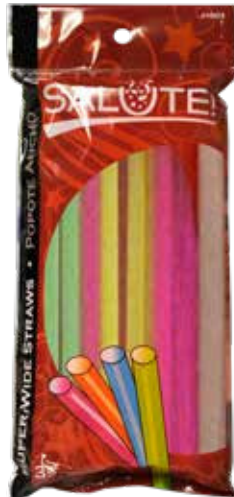

24pc. 2 1/2" Striped Birthday Candles
 Item #15013
 Case Pack: 40/12

SALUTE!™

It's the little things that make the biggest moments.

Item Number	Description	Quantity	Warning
11200	100pc. Flexible Striped Straws	Case Pack: 12/12	
11603	35pc. Super Wide Straws	Case Pack: 12/12	
11690	6pc. Whistling Straws	Case Pack: 12/12	